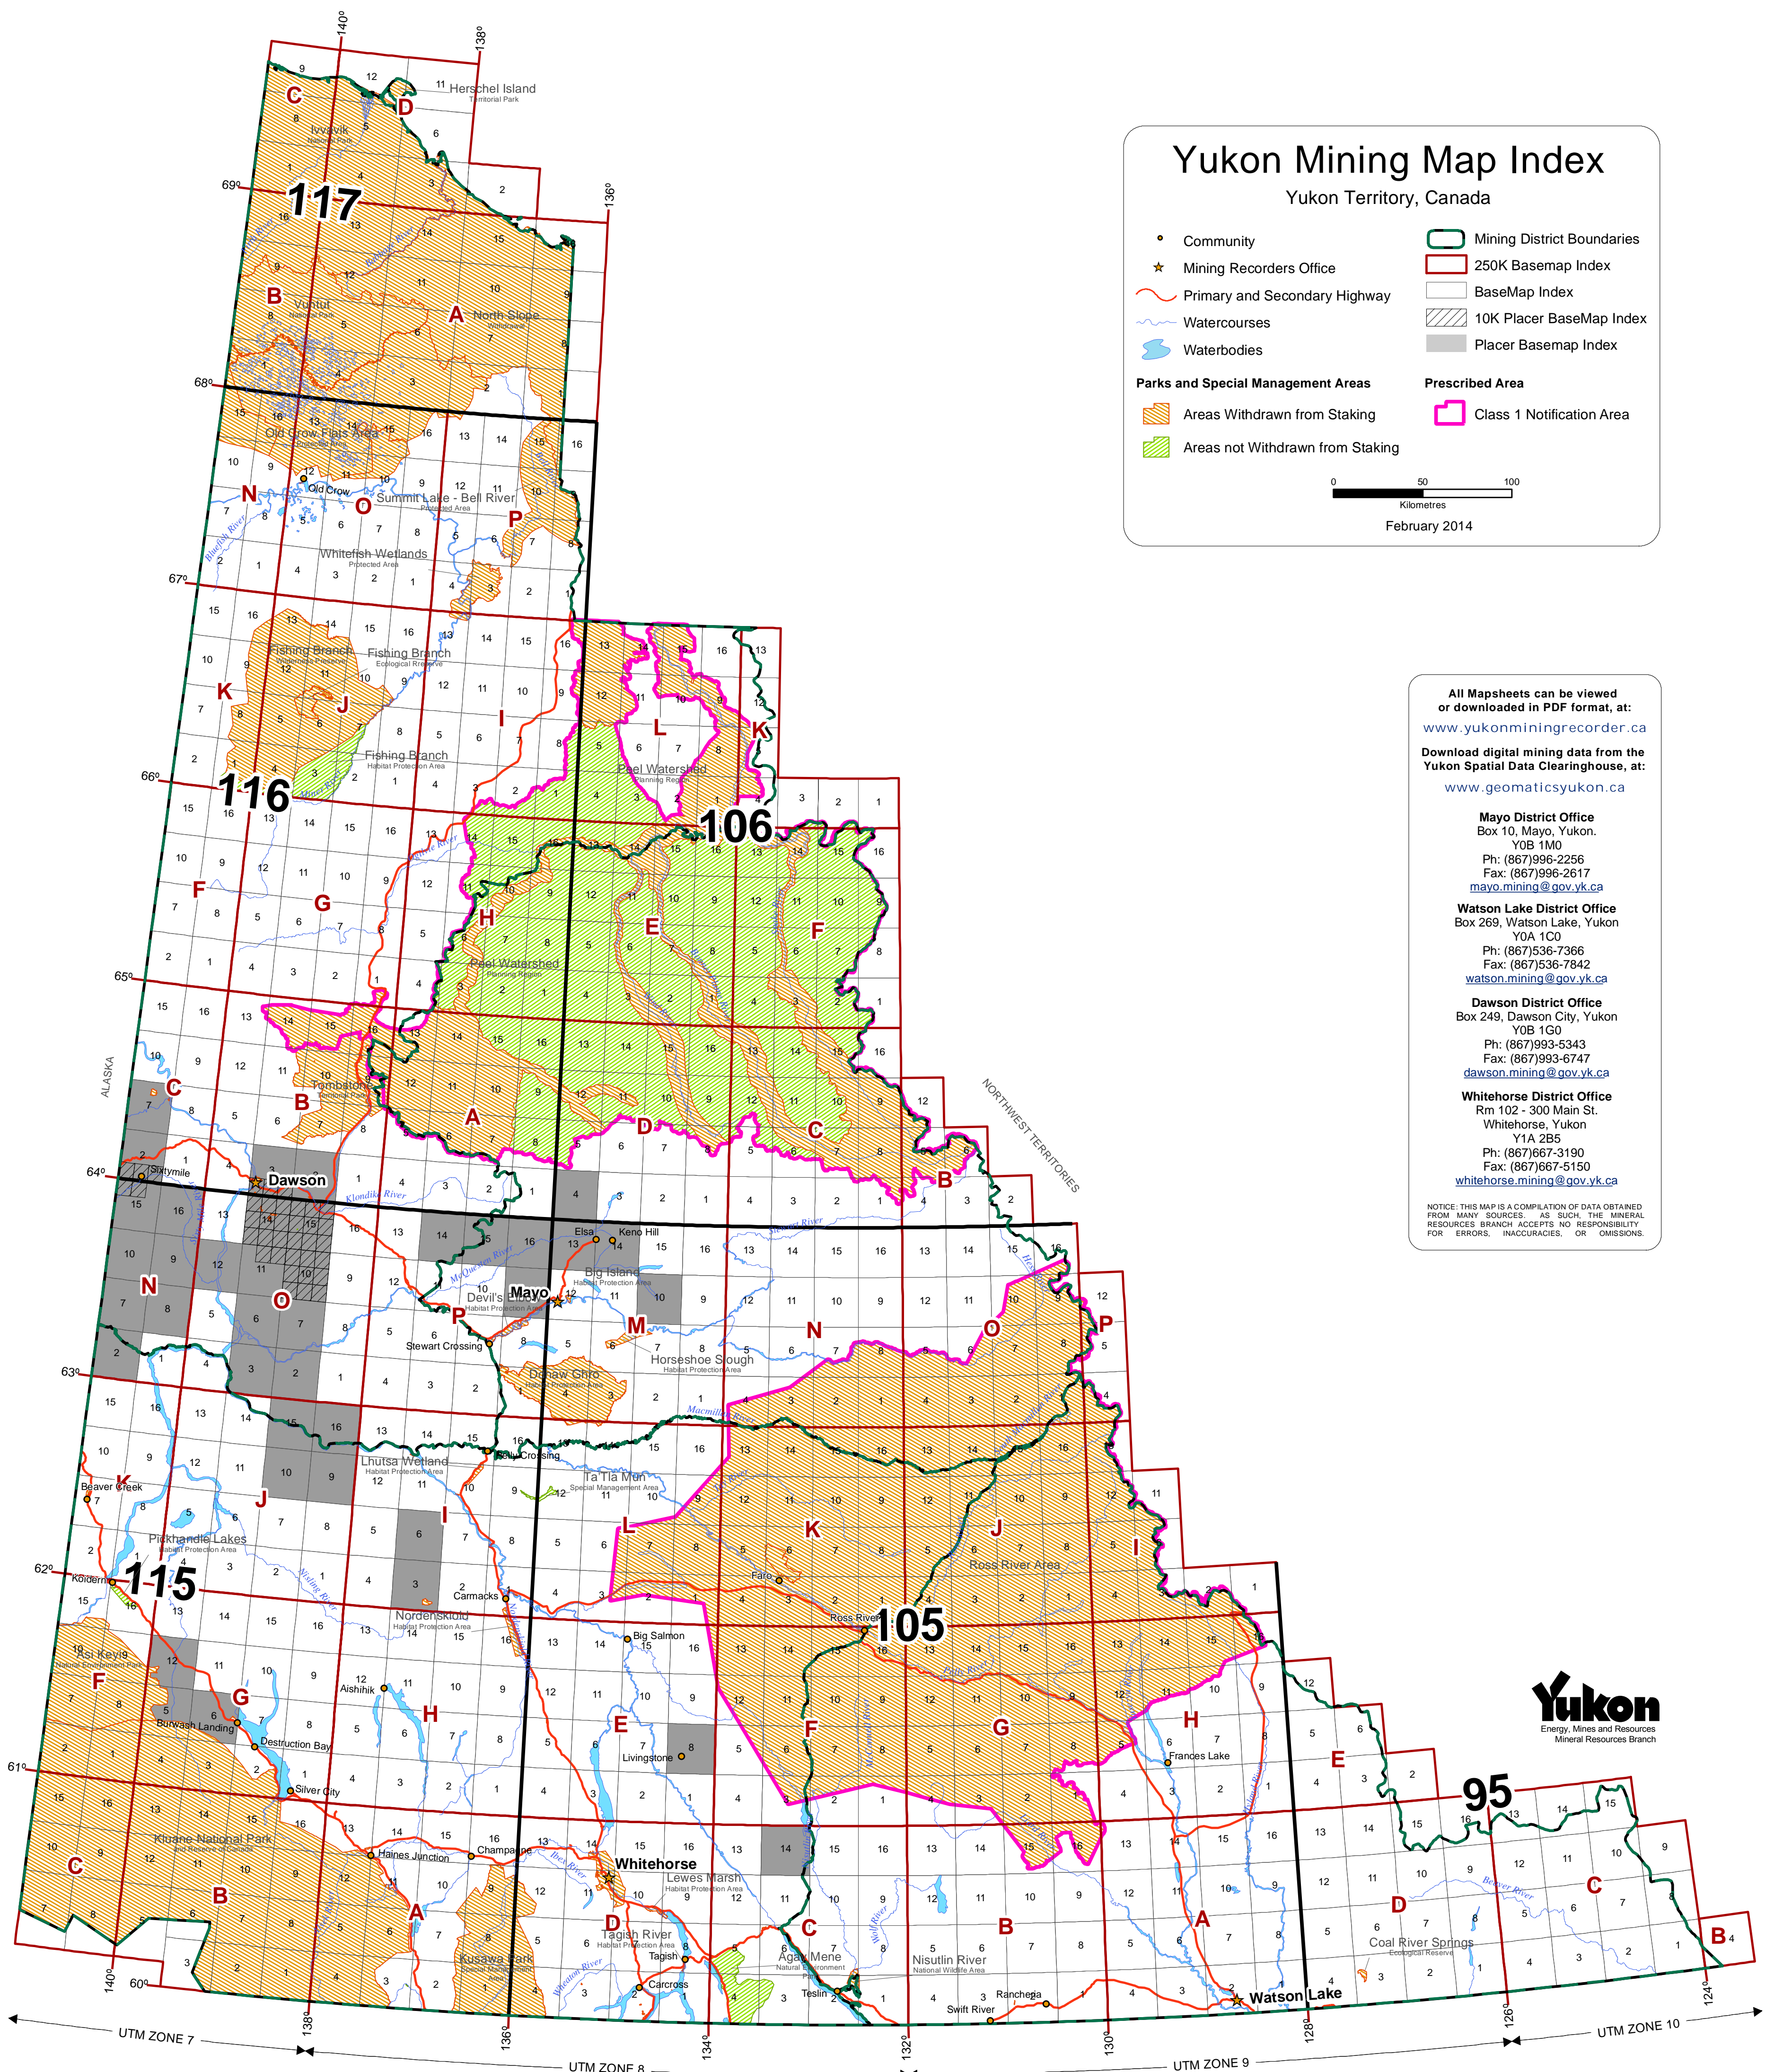

# Yukon Mining Map Index

Yukon Territory, Canada

- Community
- ★ Mining Recorders Office
- Primary and Secondary Highway
- Watercourses
- Waterbodies
- Parks and Special Management Areas**
- ▨ Areas Withdrawn from Staking
- ▨ Areas not Withdrawn from Staking
- ▭ Mining District Boundaries
- ▭ 250K Basemap Index
- ▭ BaseMap Index
- ▨ 10K Placer BaseMap Index
- ▭ Placer Basemap Index
- Prescribed Area**
- ▭ Class 1 Notification Area

February 2014

All Mapsheets can be viewed or downloaded in PDF format, at:  
[www.yukonminingrecorder.ca](http://www.yukonminingrecorder.ca)

Download digital mining data from the Yukon Spatial Data Clearinghouse, at:  
[www.geomaticsyukon.ca](http://www.geomaticsyukon.ca)

NOTICE: THIS MAP IS A COMPILATION OF DATA OBTAINED FROM MANY SOURCES. AS SUCH, THE MINERAL RESOURCES BRANCH ACCEPTS NO RESPONSIBILITY FOR ERRORS, INACCURACIES, OR OMISSIONS.